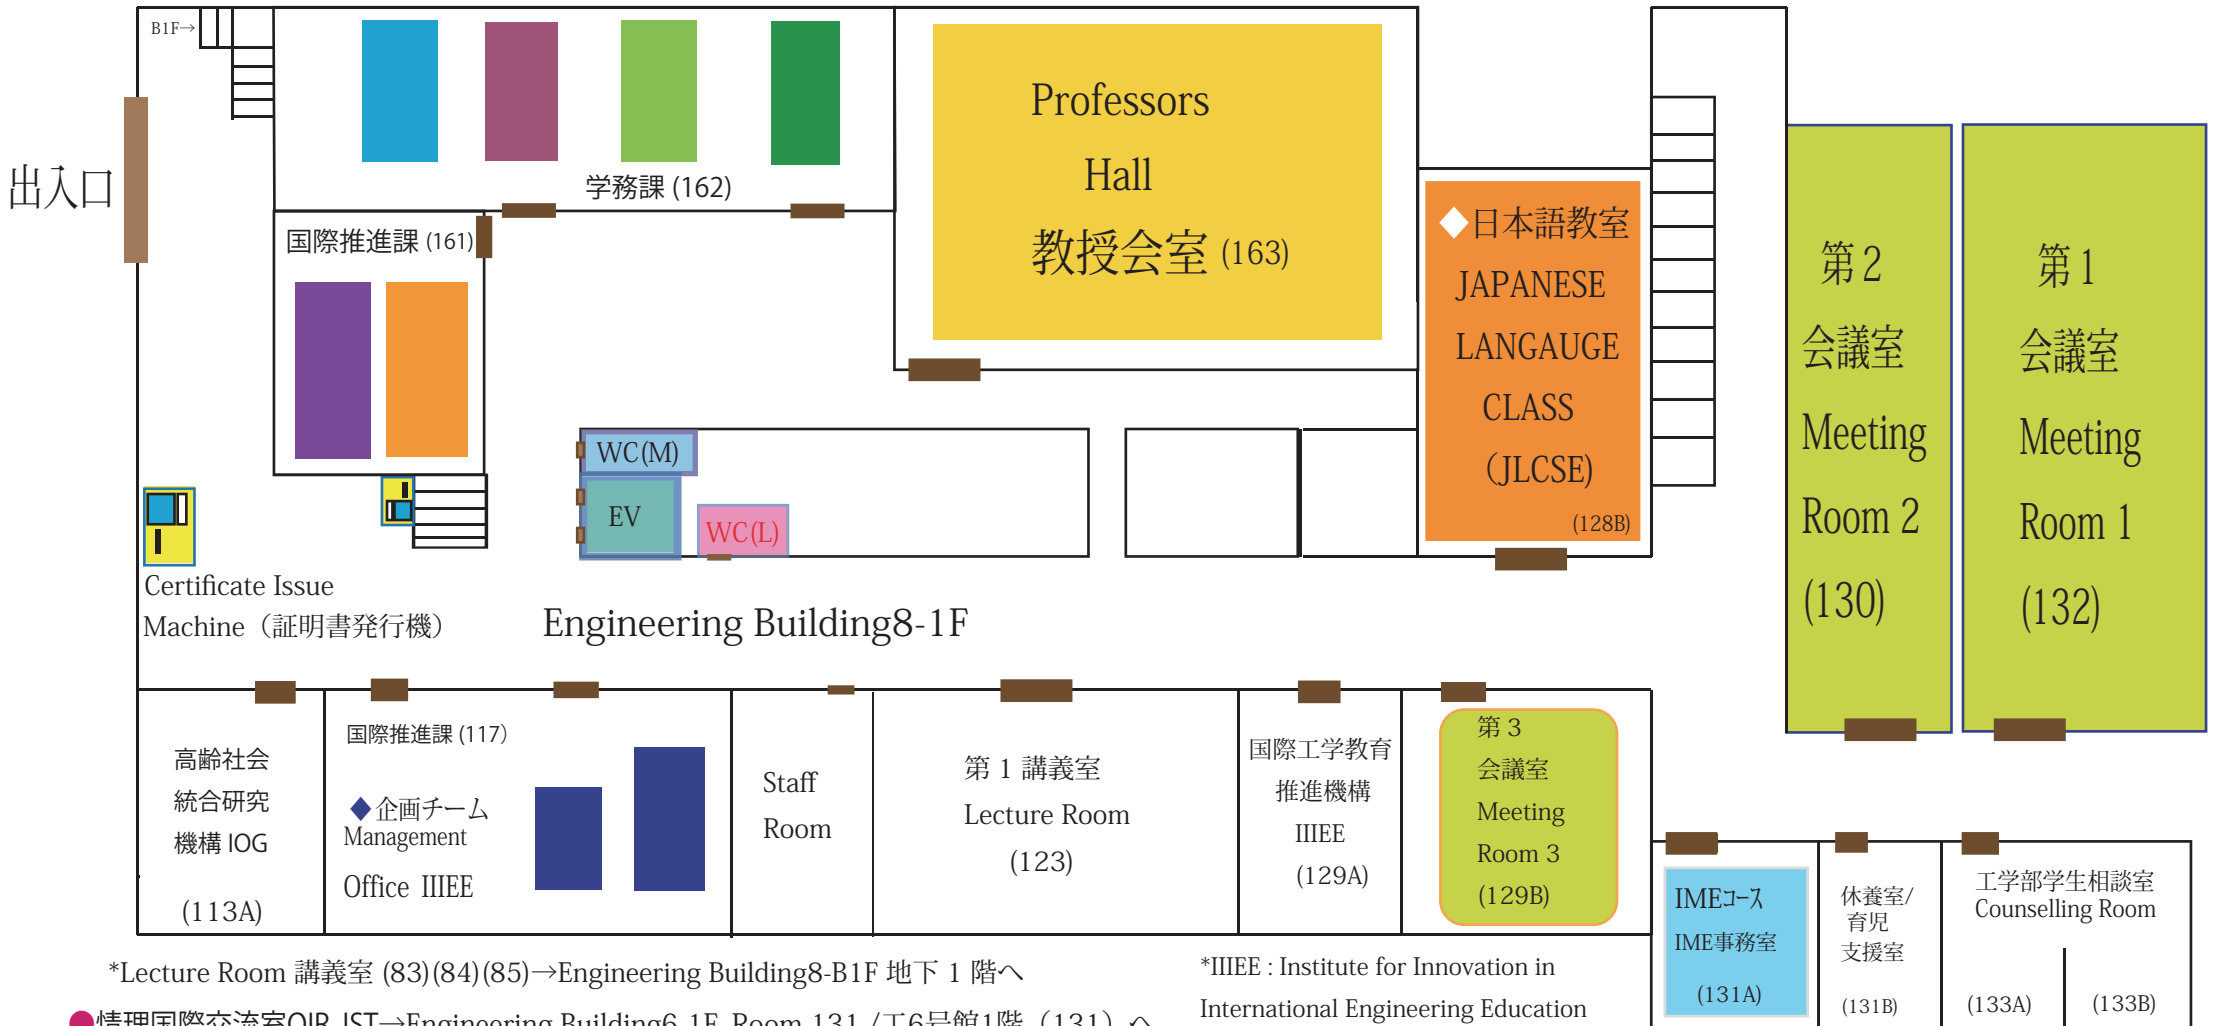

学務課

- Office of Student Support /General (総務・学生支援チーム)
- Office of Graduate School, School of Engineering(工学系大学院チーム)
- Office of Graduate School, Graduate School of Information Science and Technology(情報理工学系大学院チーム)
- Office of Undergraduate, Faculty of Engineering(工学部学部チーム)

国際推進課

- Office of International Students, Engineering & IST (留学生支援チーム 工学&情理) (OIS)
- Office of International Cooperation and Exchange (国際交流チーム) (OICE)
- Management Office, IIIIEE (企画チーム)

*Lecture Room 講義室 (83)(84)(85)→Engineering Building8-B1F 地下 1 階へ

●情理国際交流室OIR, IST→Engineering Building6-1F, Room 131 /工6号館1階 (131) へ

*IIIIEE : Institute for Innovation in International Engineering Education