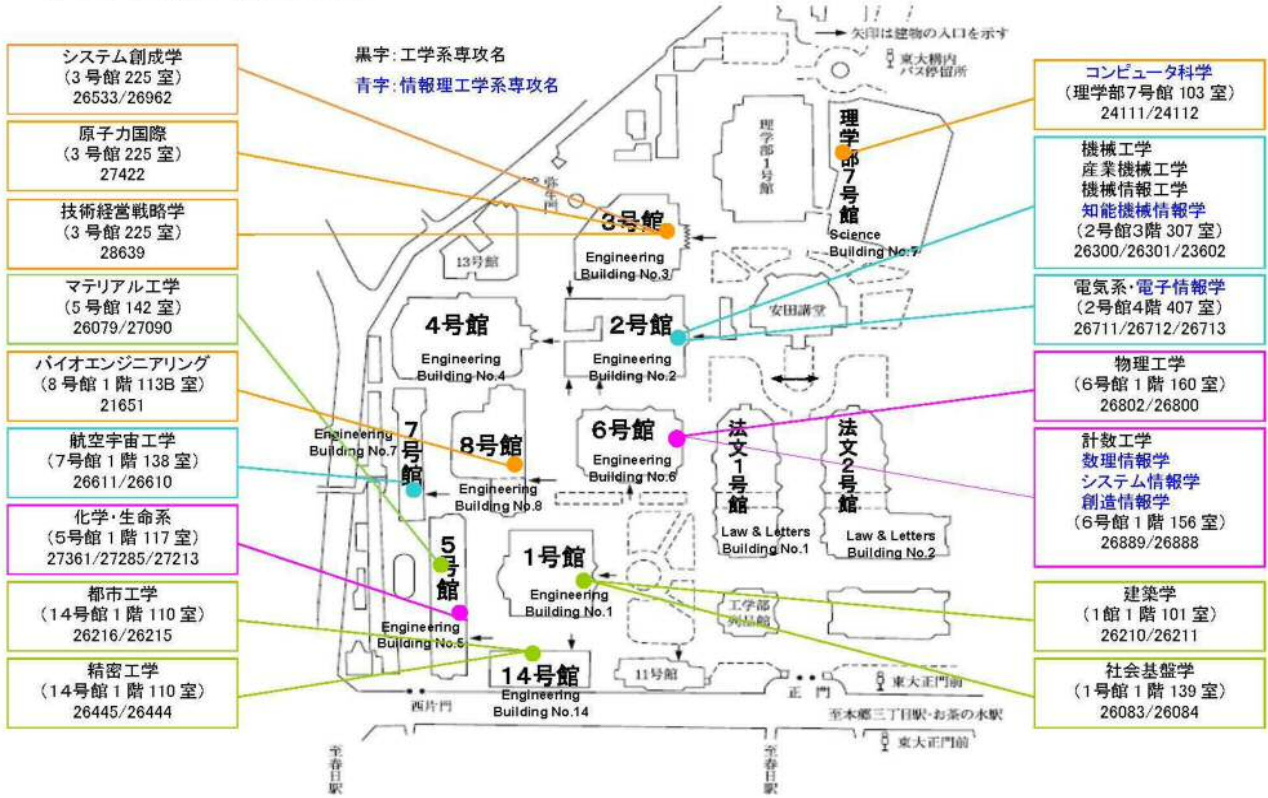

専攻事務室所在地

Department Offices

Black : School of Engineering
Blue : Graduate School of IST