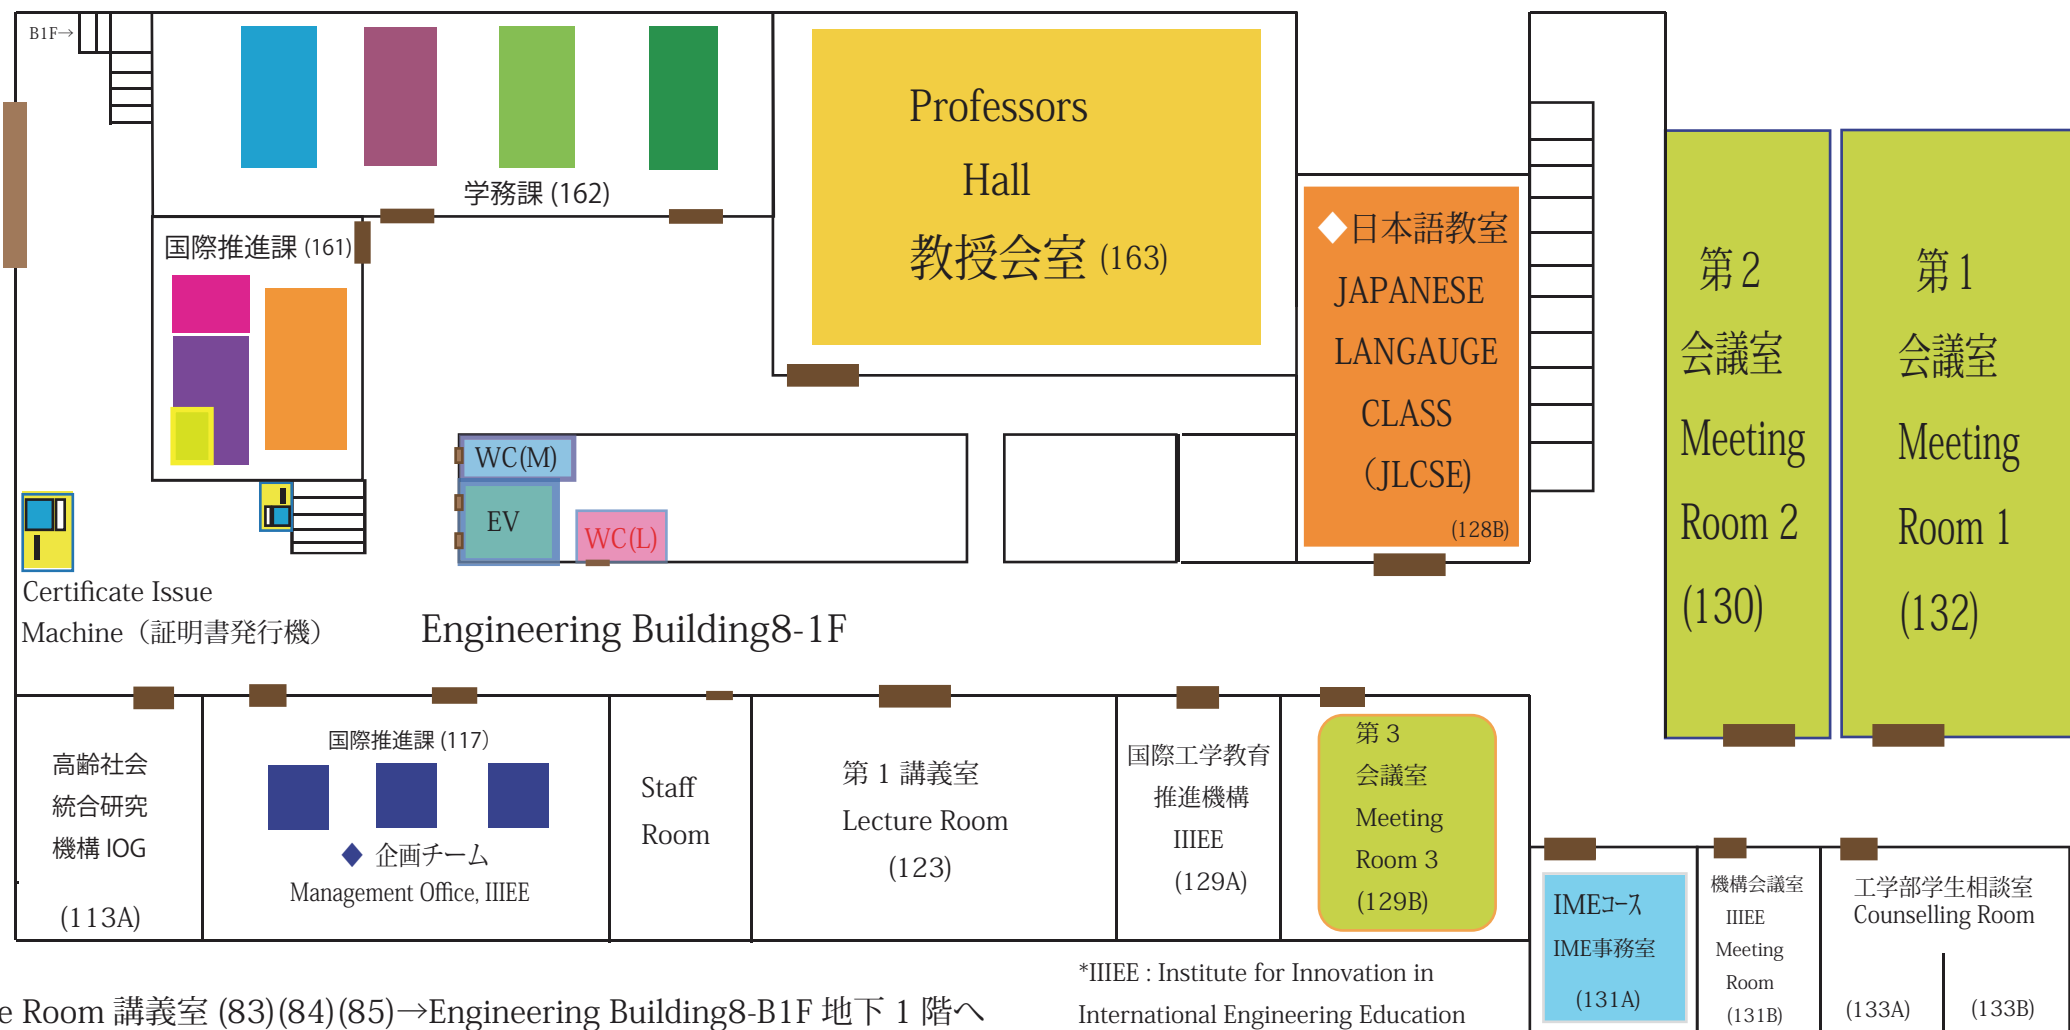

学務課

- Office of Student Support /General (総務・学生支援チーム)
- Office of Graduate School, School of Engineering(工学系大学院チーム)
- Office of Graduate School, Graduate School of Information Science and Technology(情報理工学系大学院チーム)
- Office of Undergraduate, Faculty of Engineering(工学部学部チーム)

出入口

Engineering Building8-1F

*IIIIE : Institute for Innovation in International Engineering Education

*Lecture Room 講義室 (83)(84)(85)→Engineering Building8-B1F 地下1階へ