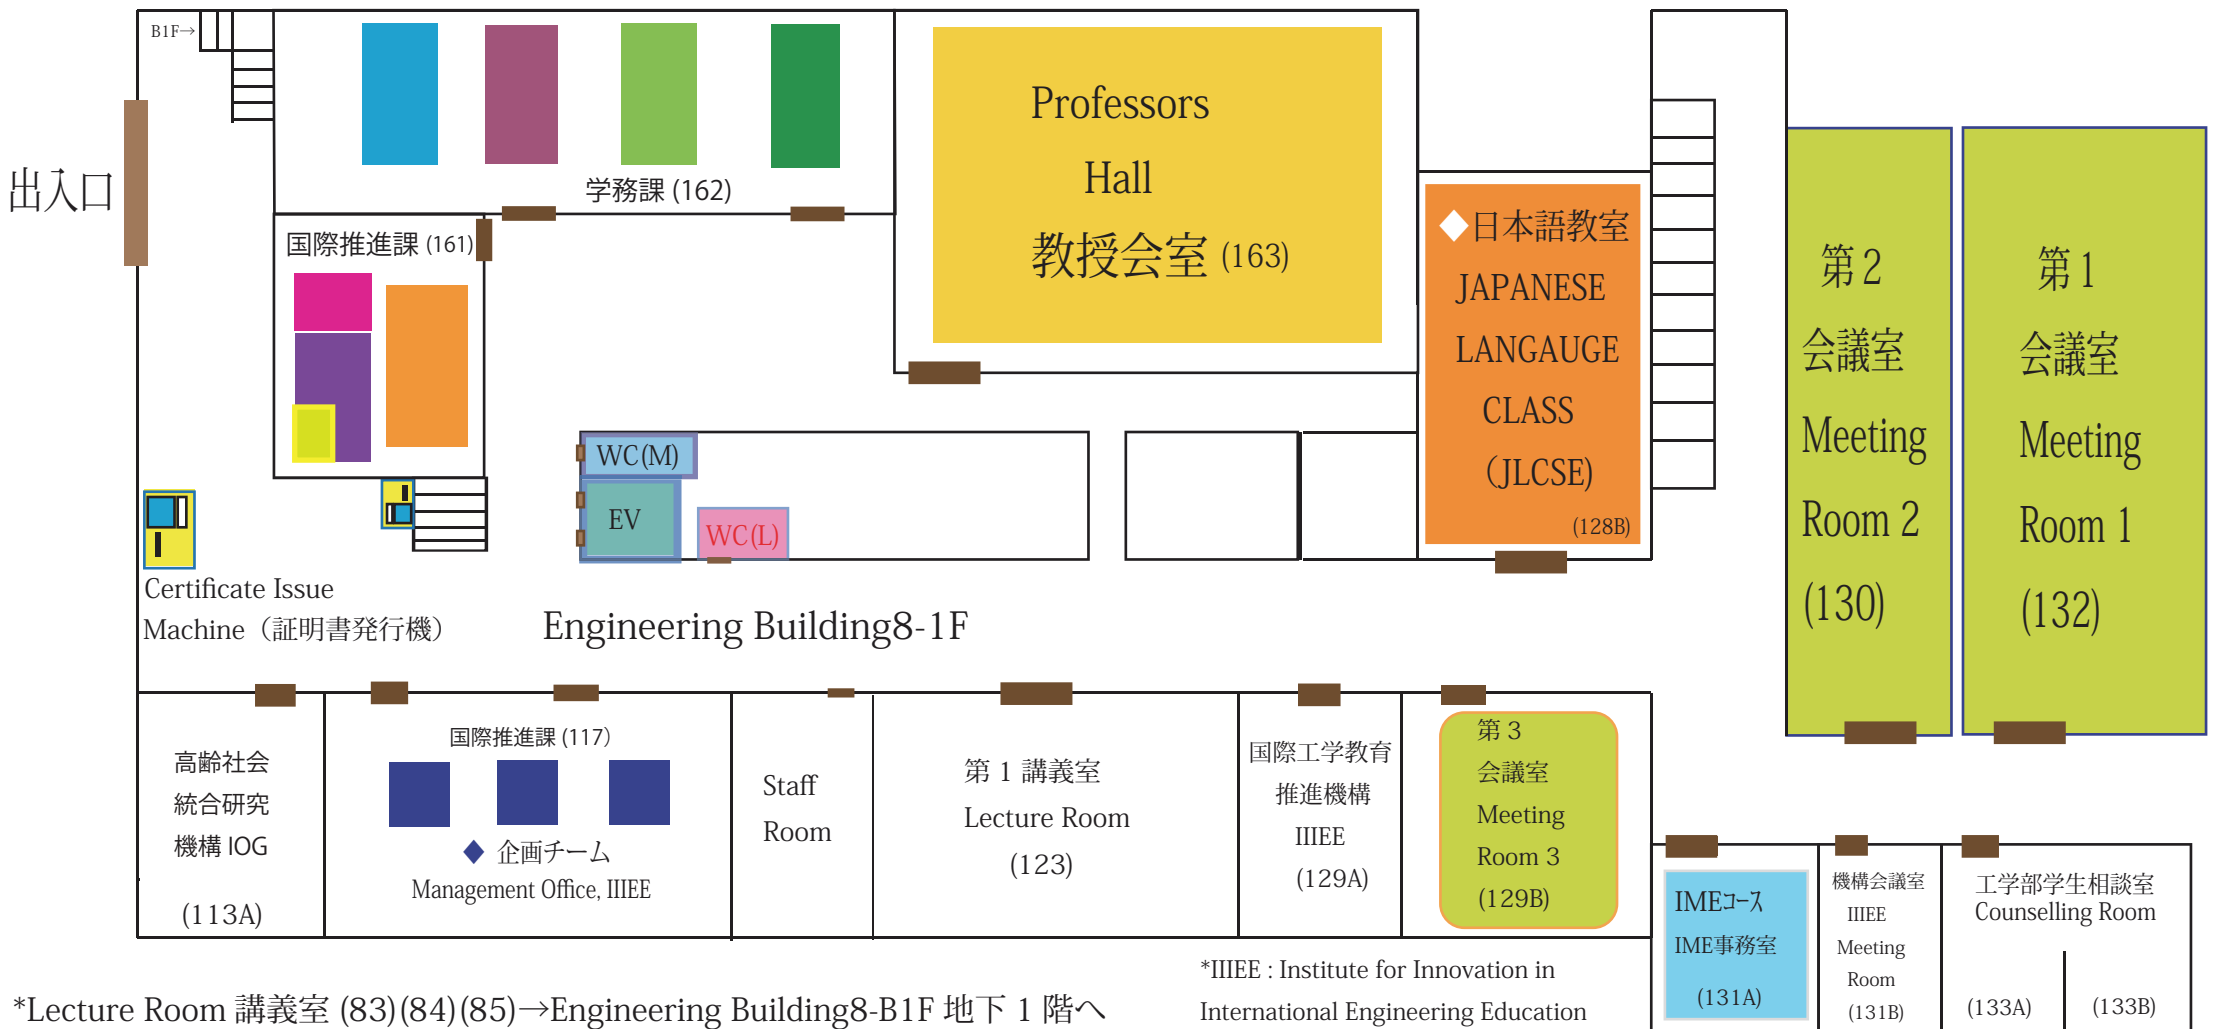

学務課

- Office of Student Support /General (総務・学生支援チーム)
- Office of Graduate School, School of Engineering(工学系大学院チーム)
- Office of Graduate School, Graduate School of Information Science and Technology(情報理工学系大学院チーム)
- Office of Undergraduate, Faculty of Engineering(工学部学部チーム)

*Lecture Room 講義室 (83)(84)(85)→Engineering Building 8-B1F 地下1階へ

*IIIIE : Institute for Innovation in International Engineering Education